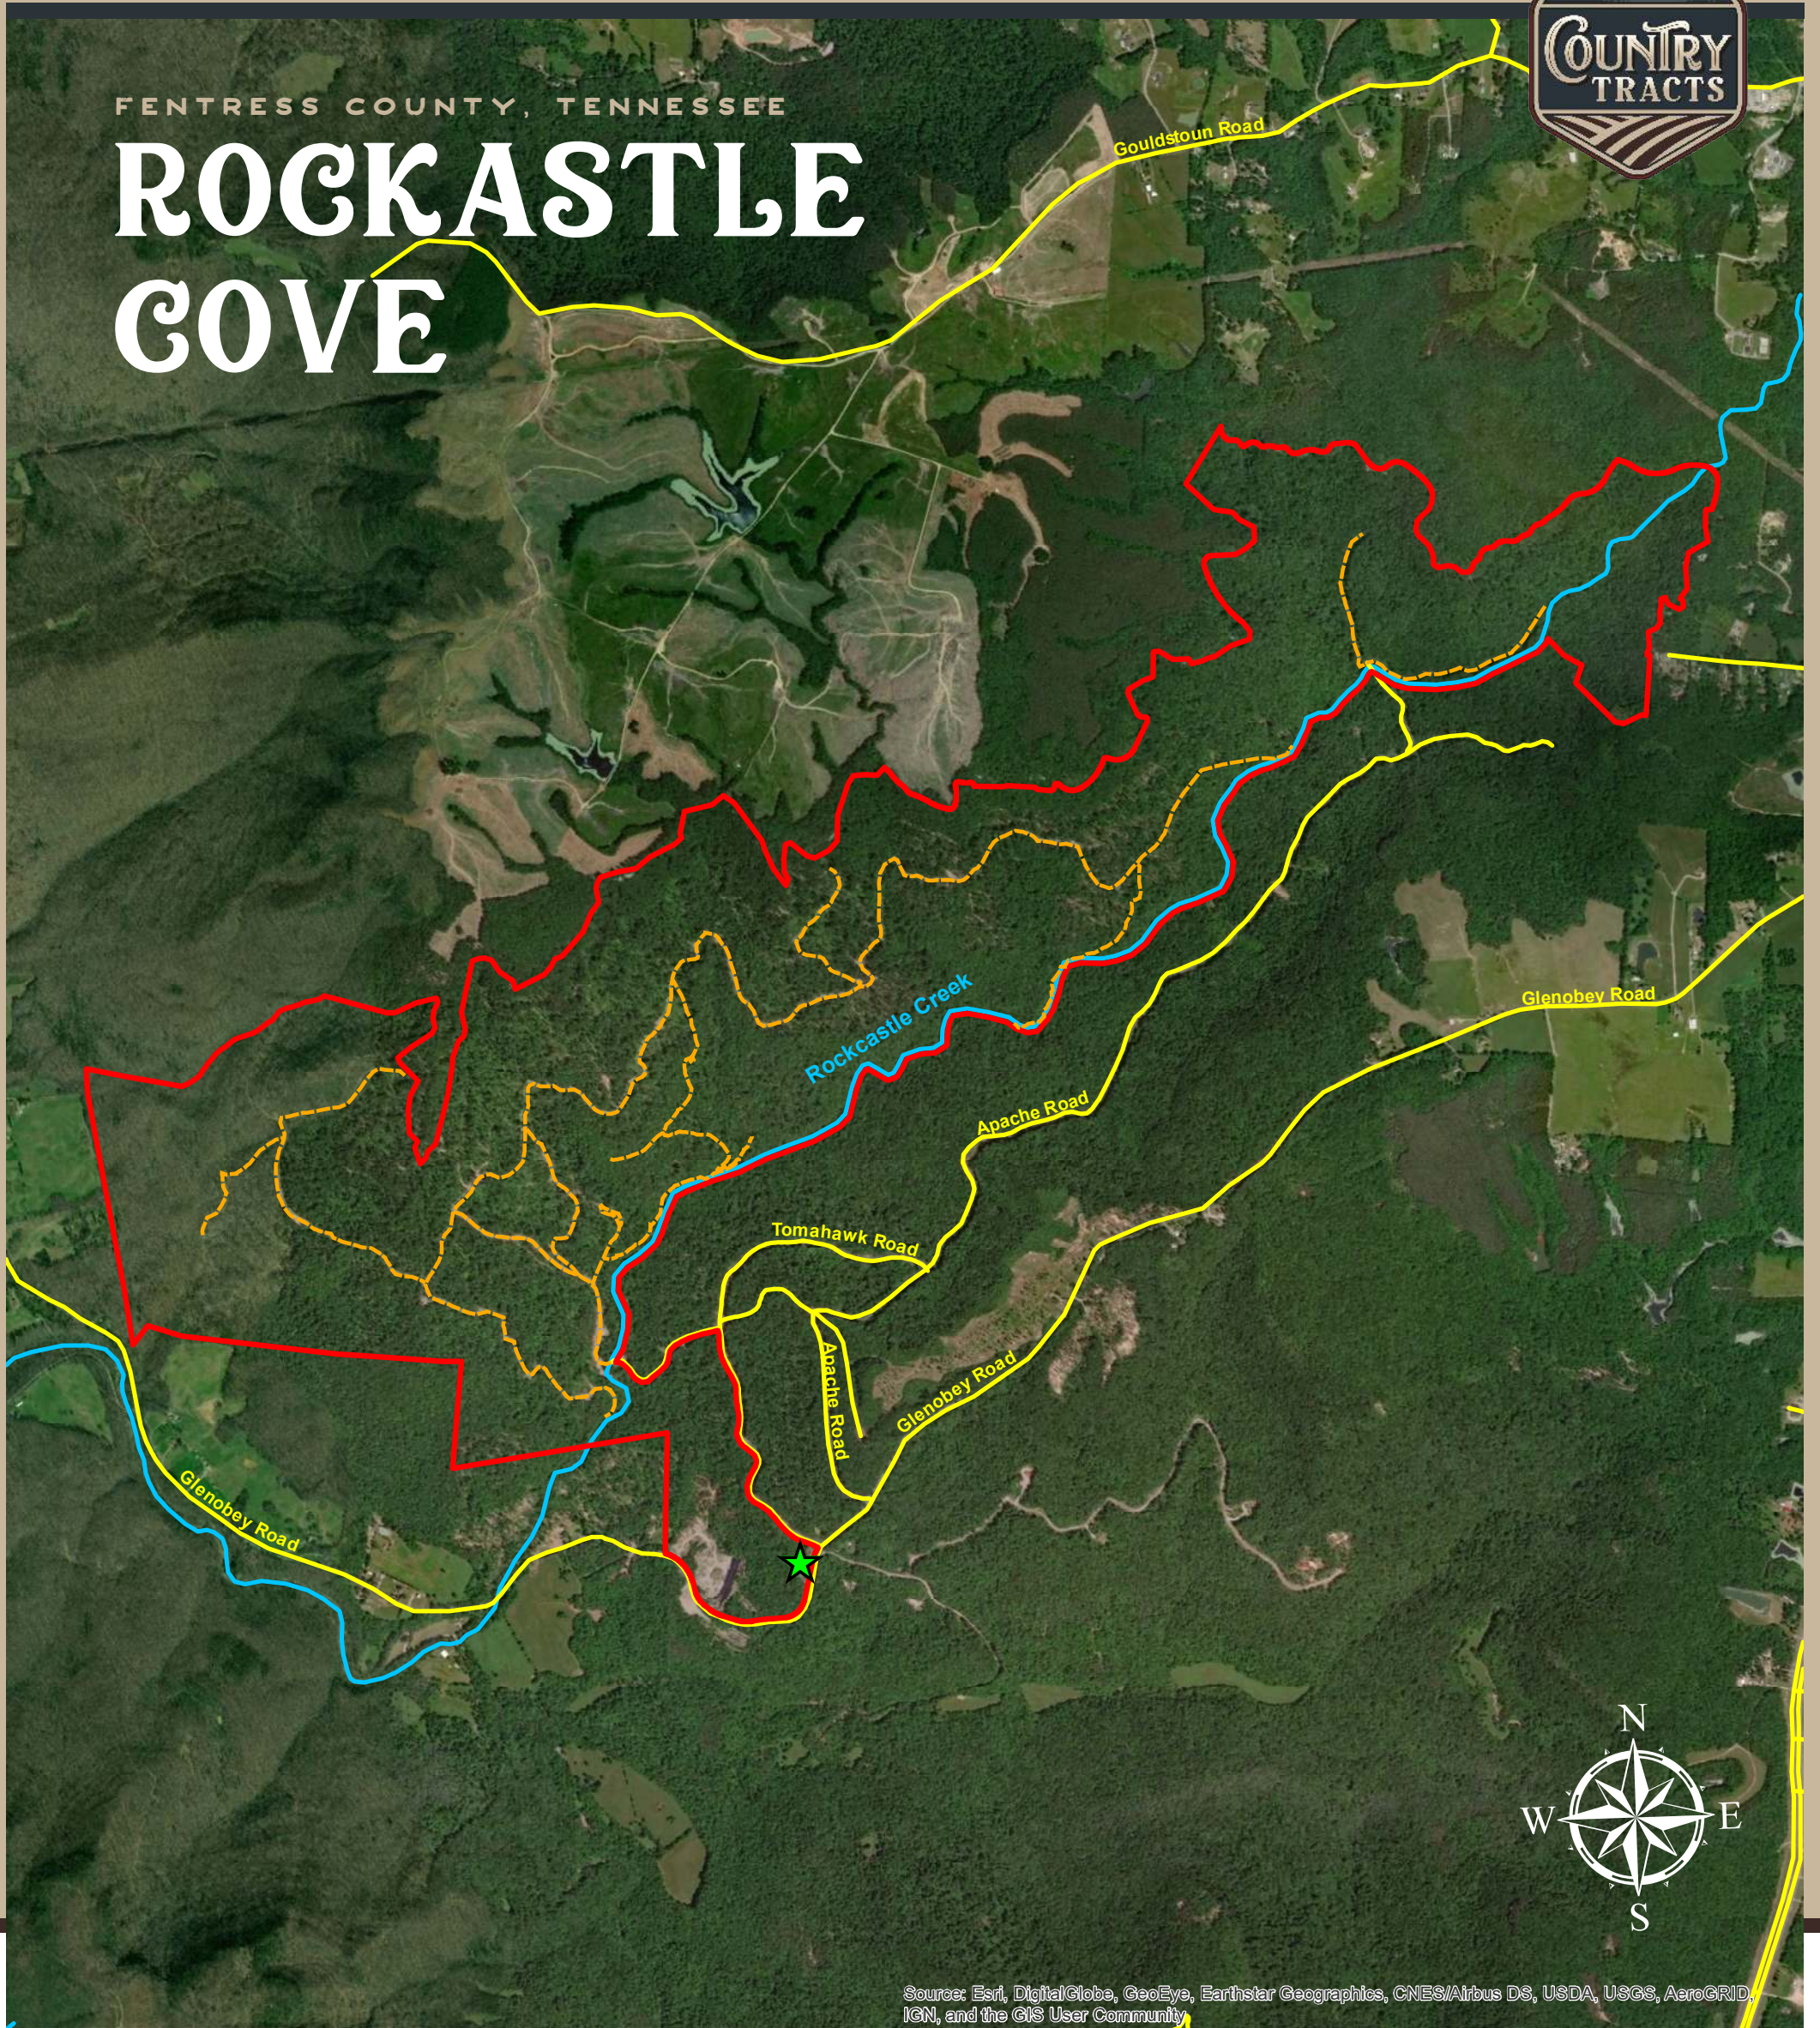

FENTRESS COUNTY, TENNESSEE

# ROCKCASTLE COVE

Source: Esri, DigitalGlobe, GeoEye, Earthstar Geographics, CNES/Airbus DS, USDA, USGS, AeroGRID, IGN, and the GIS User Community

## LEGEND

-  Barn and Lodge
-  Interior trails
-  Roads intersecting property
-  Stream intersecting property
-  Parcel boundary

## FEATURES

- Road Frontage
- City Water
- Creek Frontage
- Recreational Use
- Overhead Utilities
- Partially Fenced